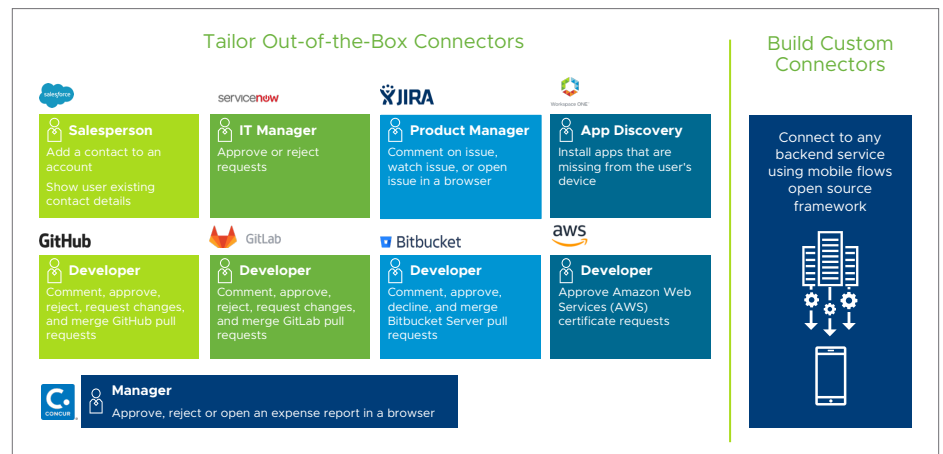

VMware {code}
<https://code.vmware.com/home>

Build Workflows Quickly and Securely

VMware Workspace ONE™ mobile flows™ empower organizations to increase user productivity and satisfaction on mobile by making it easy for developers to surface context-based actions and notifications from other backend systems within our proprietary email client, Workspace ONE Boxer. With minimal development, organizations can build on top of pre-built, out-of-the-box connectors, leverage the out-of-the-box connectors as is, or build custom connectors based on a specific use case. Outlined below are the Workspace ONE mobile flows connector options available today for customers.

Figure 1

Open-Source Resources and Documentation

Developers can reference the Workspace ONE mobile flows GitHub to view open-source, out-of-the-box connectors. The Workspace ONE Developer Center, part of VMware {code}, is another resource for developers to find source code, tutorials, discussions, and more to get the most out of Workspace ONE and Workspace ONE mobile flows.